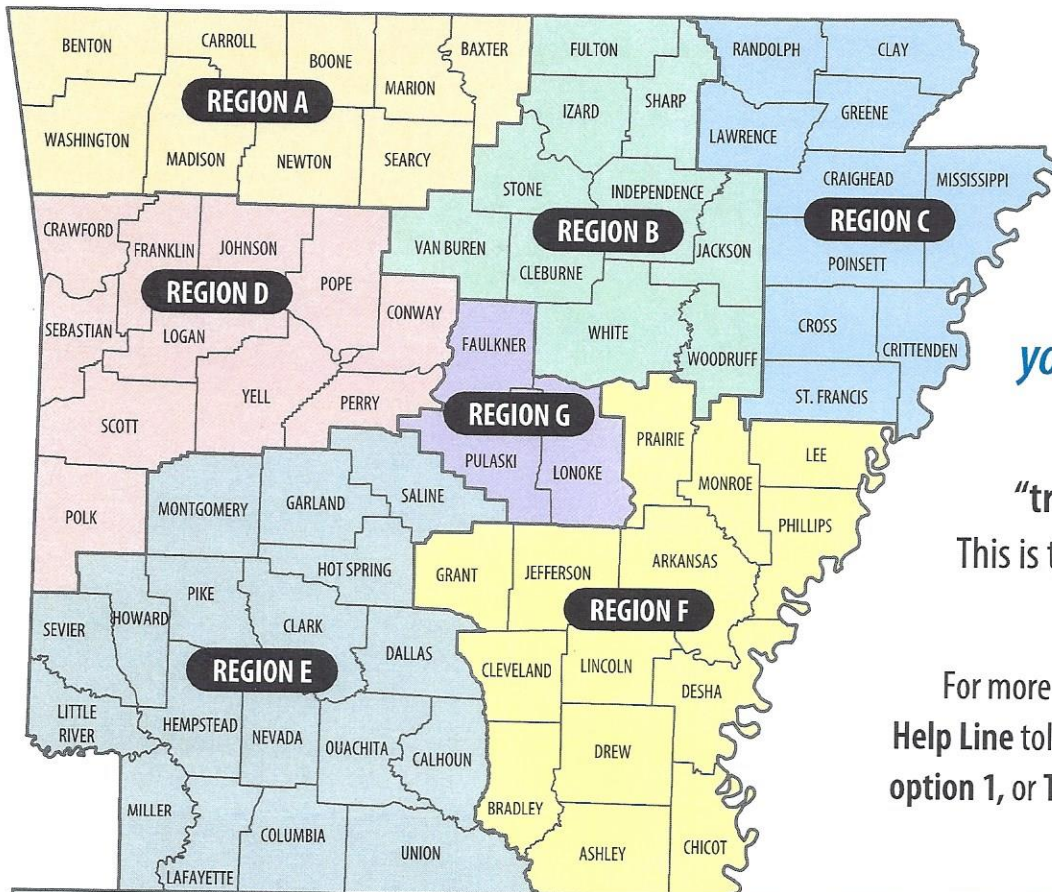

Find the County Where You Live on the Map to See Which Broker to Call for a Ride

For example, if you live in Pulaski County, you live in Region G.

Each region has a “transportation broker.” This is the company you must call to schedule a ride.